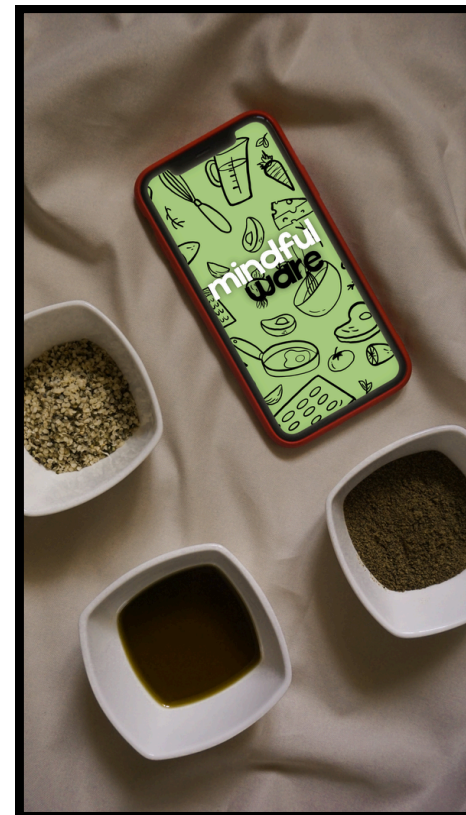

mindfulware

sustainable cookware

this innovative cookware line, crafted from Indian hemp, offers a sustainable alternative to traditional kitchenware by reducing plastic waste while educating consumers on the benefits of a healthy, eco-friendly lifestyle.

the products are not only durable and biodegradable but also serve as a catalyst for promoting sustainable living practices.

sustainable
branding identity
product
app design
educational