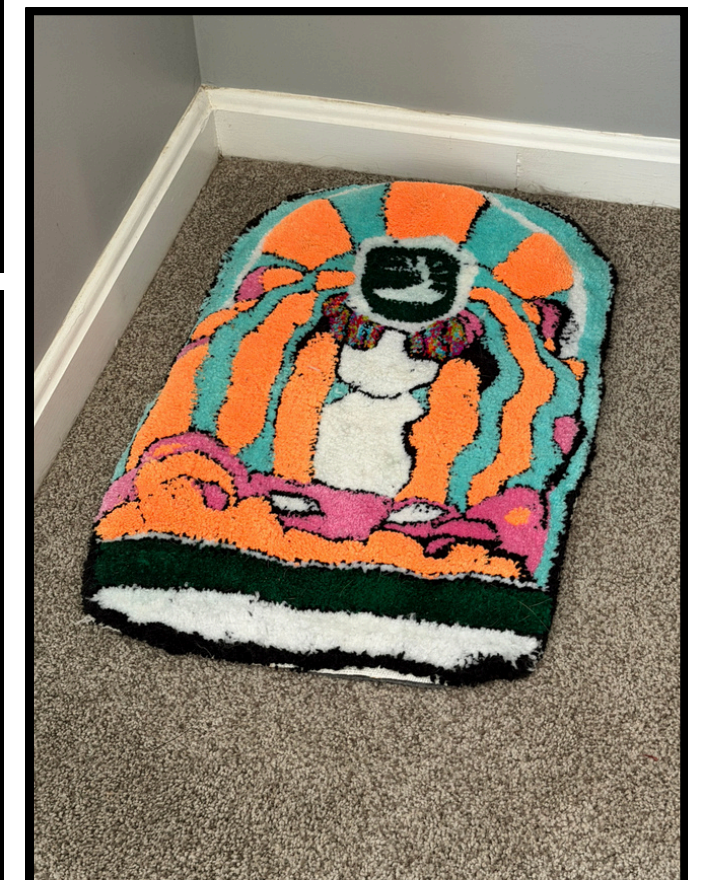

other work

OJ's Mix + freelancing

at OJ's Mix, I craft unique, sustainable creations by repurposing materials to produce a variety of beautiful, functional art that reflects my commitment to sustainability and reducing waste.

I strive to inspire others to see the potential in what might otherwise be discarded, contributing to a more sustainable future.

illustration
products
sustainability
culinary + craft beer
recycled