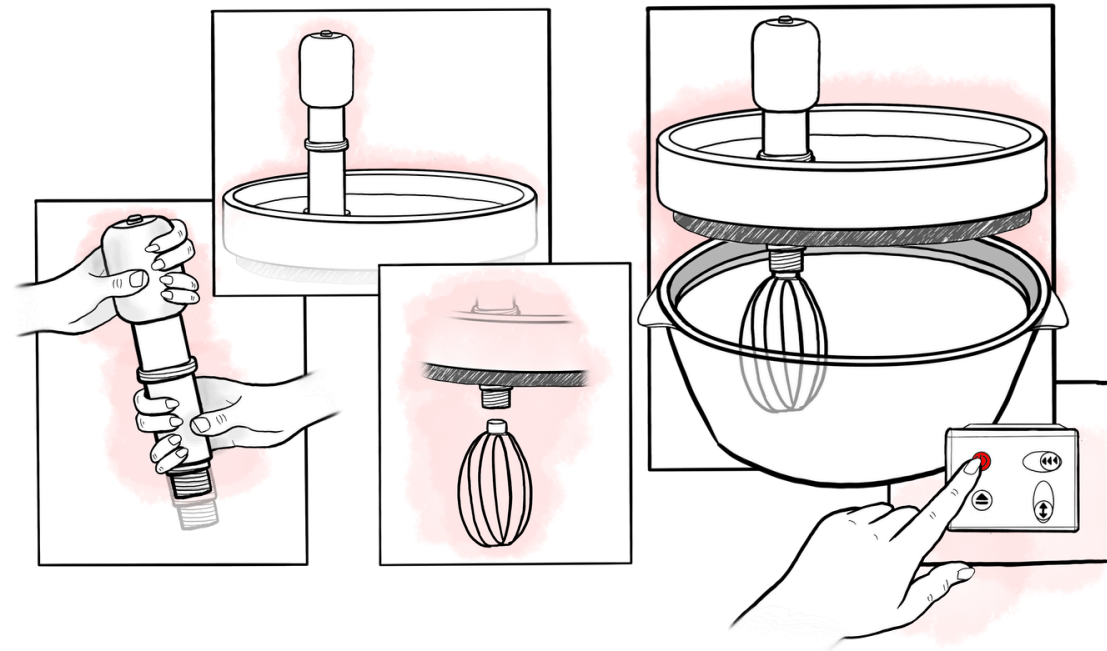

KitchenAid

special edition label

a natural part of aging involves muscle deterioration. most experts would agree that this muscle loss will affect everyone by the age of 75. causing people to slowly lose their independence by having to rely on others to help with the simplest tasks.

how can technology help guide people with weak motor skills through the cooking motions they can no longer easily complete?

user research
product design
inclusive design/ADA