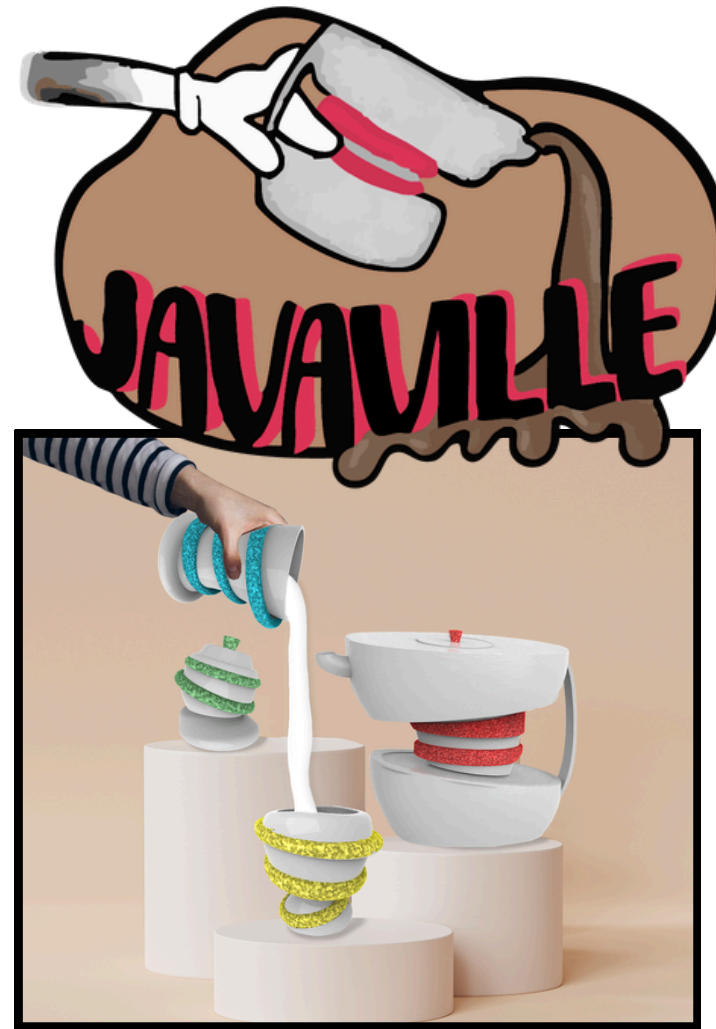

Javaville .....

Dr. Seuss themed coffee set

inspired by the whimsical worlds of Dr. Seuss, this coffee set captures the playful essence of books like "The Lorax," "The Cat in the Hat," and "Oh, the Places You'll Go!"

the design extends to a vibrant beer can label, celebrating the imaginative spirit and colorful adventures characteristic of Seuss's creations.

illustration
branding
product
packaging