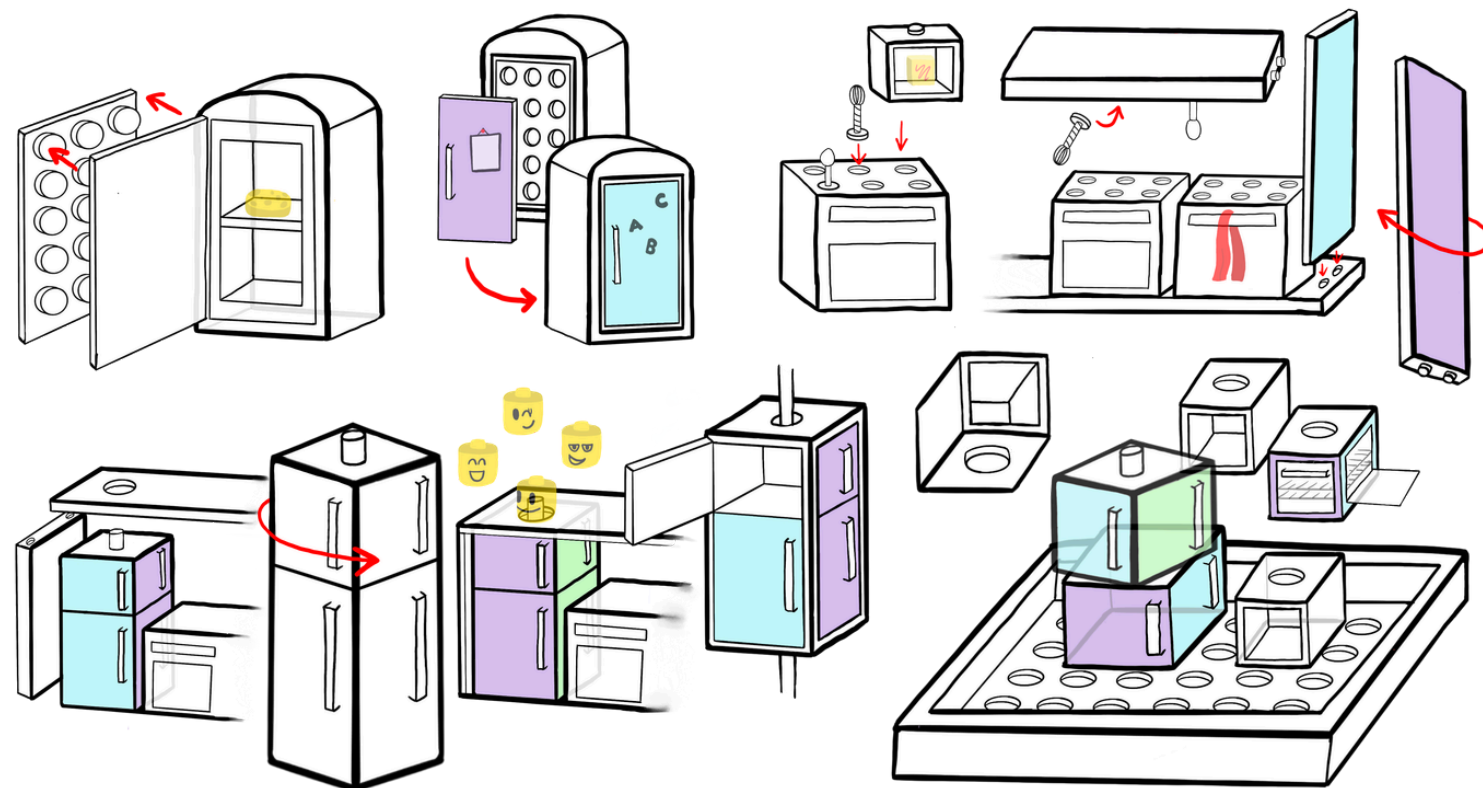

the cook nook

LEGOs Harry Potter themed kitchen set for kids

transform playtime into a magical experience with this enchanting Harry Potter-themed LEGO kitchen set for children. featuring whimsical designs inspired by the wizarding world. this set encourages imaginative play and culinary creativity. letting young chefs brew up their own delicious potions and spells.

using the program ArtiosCAD, i went through several revisions of prototypes as well as creating extra pieces that bring the set to life. including kitchen products and interchangeable item doors.

brand identity

product

3D modeling

packaging design