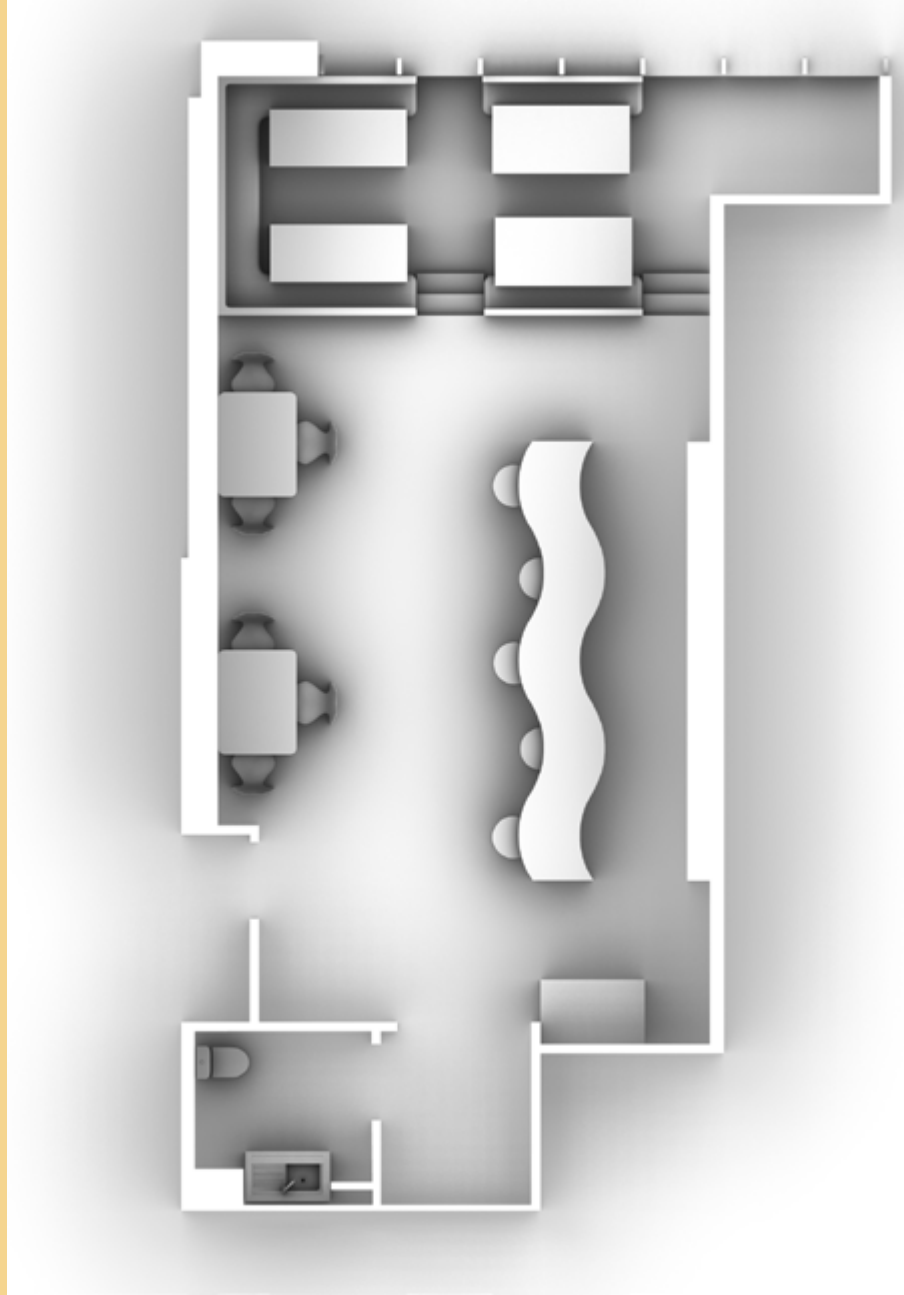

MAZZEI, TOSCANA, "POGGIO
RADIOLA", ITA

LIMINAL

FLOOR PLAN

LIMINAL

FACADE

LIMINAL

FURNITURE RENDERINGS

LIMINAL

FURNITURE RENDERINGS

LIMINAL

BATHROOM

LIMINAL

3D FLOOR MODELS

THANK YOU
